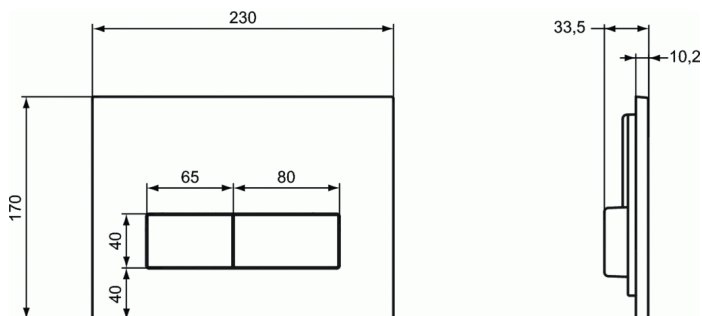

INSTALLATION SYSTEMS

Dual flush control plate RECTANGULAR

Dual flush control plate RECTANGULAR

Mechanical

ABS made

IS logo

Chrome, White, Matt Chrome

For assembly with W370567 or W370767

FINISHES*

AA

AC

AD

* AA = Chrome, AC = White, AD = Matt Chrome