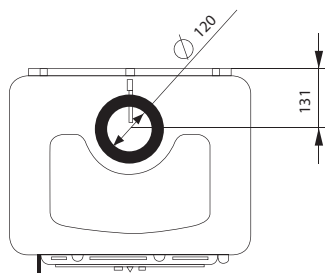

Ferguss L

Short (ornament) with clapet

EAN CODE 8606107095349

12 Kw
74 %

Ferguss L

Short (ornament) cook with clapet

EAN CODE 8606107095356