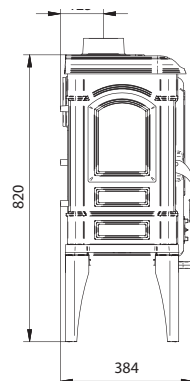

12 Kw
74 %

Ferguss L

Short (ornament) cook with clapet

EAN CODE 8606107095356

Ferguss A without clapet

EAN CODE 8606107095240

Ferguss A legs L without clapet

EAN CODE 8606107095219

8.4 Kw
75

Fergus L

Short straight with clapet side door elipsa

EAN CODE 8606107095523

Fergus L

Short straight cook with clapet side door

EAN CODE 8606107095530

12.8 Kw
74 %