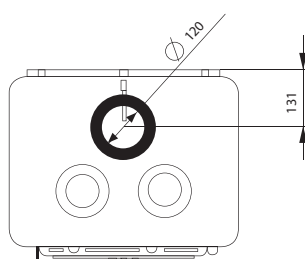

8.4 Kw
75

Fergus L

Short straight with clapet side door elipsa

EAN CODE 8606107095523

Fergus L

Short straight cook with clapet side door

EAN CODE 8606107095530

12.8 Kw
74 %