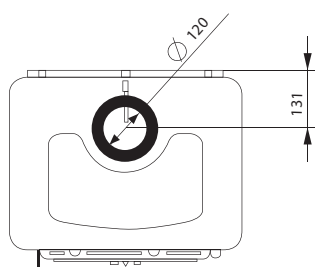

Ferguss L

Straight with clapet

EAN CODE 8606107095264