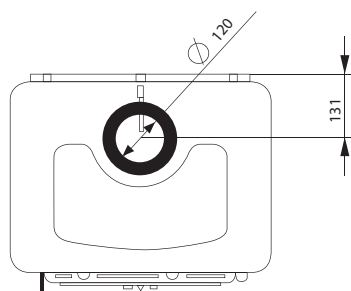

Fergus L with clapet

EAN CODE 8606107095233