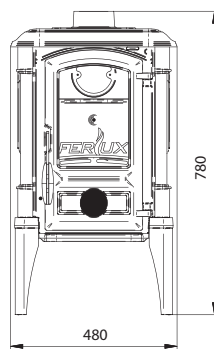

12 Kw
74 %

Ferguss L

Short (ornament) cook with clapet

EAN CODE 8606107095356

Ferguss A without clapet

EAN CODE 8606107095240

Ferguss A legs L without clapet

EAN CODE 8606107095219

8.4 Kw
75

Fergus L

Short straight with clapet side door elipsa

EAN CODE 8606107095523

Fergus L

Short straight cook with clapet side door

EAN CODE 8606107095530

12.8 Kw
74 %