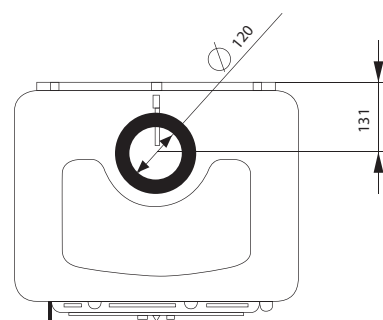

(ornament) cook with clapet

EAN CODE 8606107095288

12.8 Kw
74

Ferguss L

(ornament) elipsa with clapet

EAN CODE 8606107095295

Ferguss L

Straight with clapet