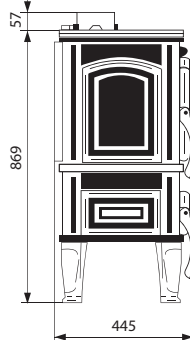

(ornament) cook with clapet

EAN CODE 8606107095288

12.8 Kw
74

Ferguss L

(ornament) elipsa with clapet

EAN CODE 8606107095295

Ferguss L

Straight with clapet