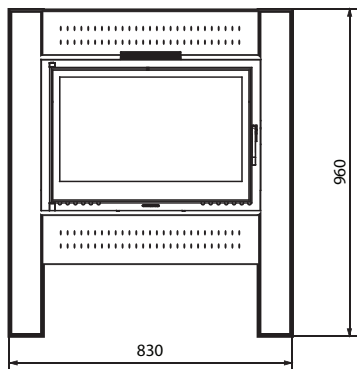

Stove FG 17

EAN CODE 8606107095462