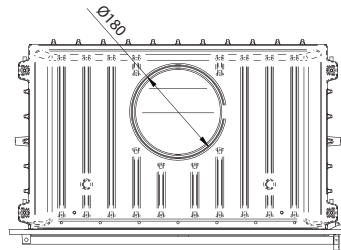

FG18 with external air clapet

EAN CODE 8606107095110