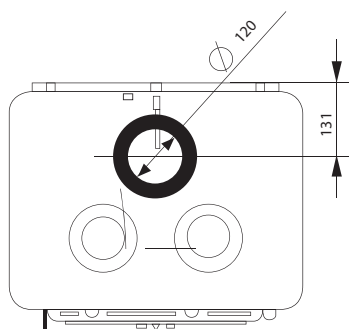

Ferguss L

(ornament) cook with clapet

EAN CODE 8606107095288

12.8 Kw
74

Ferguss L

(ornament) elipsa with clapet

EAN CODE 8606107095295