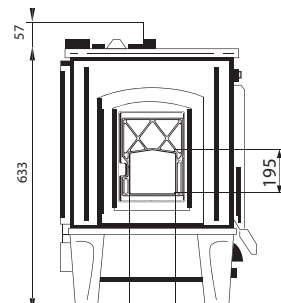

8.4 Kw
75

Fergus L

Short straight with clapet side door elipsa

EAN CODE 8606107095523

Fergus L

Short straight cook with clapet side door

EAN CODE 8606107095530

12.8 Kw
74 %