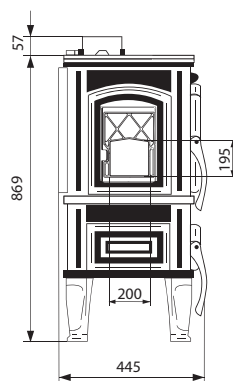

Fergus L

Straight with clapet side door top elipsa

EAN CODE 8606107095509