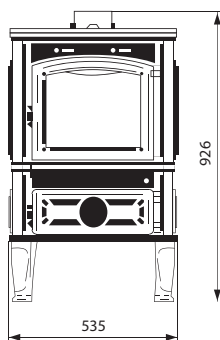

Ferguss L

(ornament) cook with clapet

EAN CODE 8606107095288

12.8 Kw
74

Ferguss L

(ornament) elipsa with clapet

EAN CODE 8606107095295