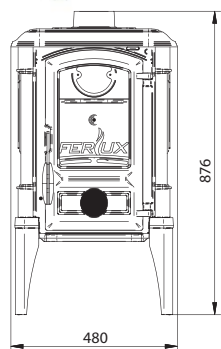

12 Kw
74 %

Ferguss L

Short (ornament) cook with clapet

EAN CODE 8606107095356

Ferguss A without clapet

EAN CODE 8606107095240

Ferguss A legs L without clapet

EAN CODE 8606107095219

8.4 Kw
75

Fergus L

Short straight with clapet side door elipsa

EAN CODE 8606107095523

Fergus L

Short straight cook with clapet side door

EAN CODE 8606107095530

12.8 Kw
74 %