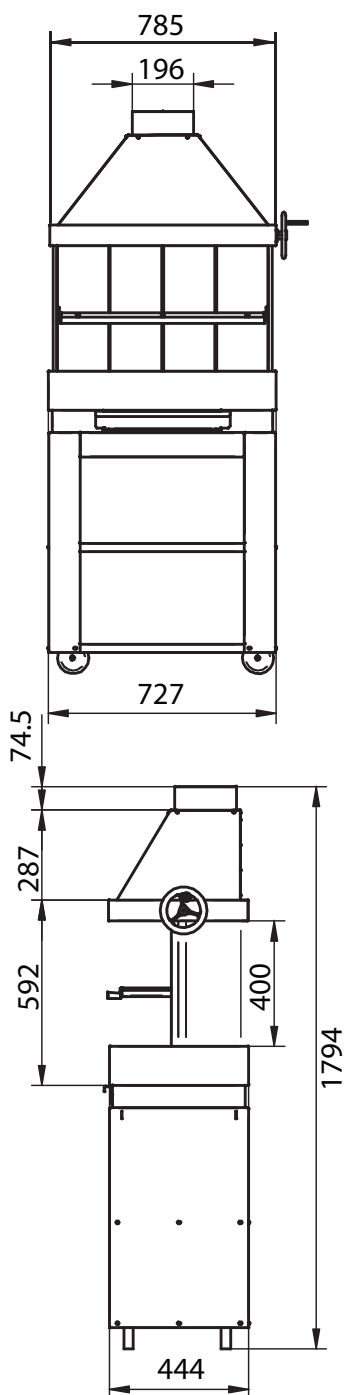

FG PROFESSIONAL BARBECUE

inox grille

EAN CODE 8606107095547

FG PROFESSIONAL BARBECUE

cast grille

EAN CODE 8606107095554