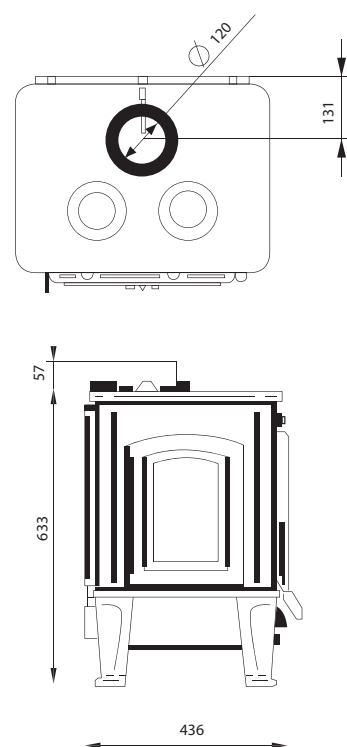

Fergus L

Short straight cook with clapet

EAN CODE 8606107095370