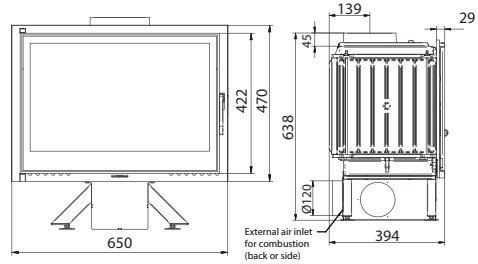

FG18 with external air clapet

EAN CODE 8606107095110