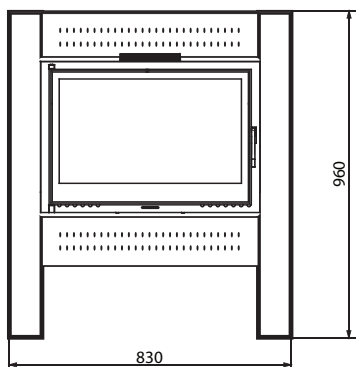

Stove FG 17

with external air

EAN CODE 8606107095479