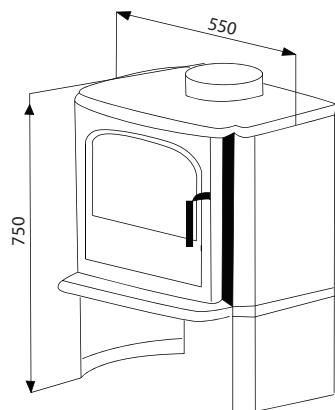

Fergus Demico with clapet

EAN CODE 8606107095400