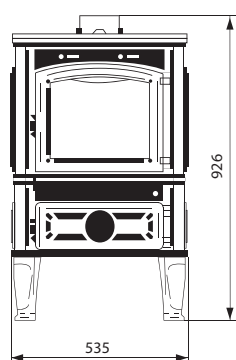

8.4 Kw
75

Fergus L

Short straight with clapet side door elipsa

EAN CODE 8606107095523

Fergus L

Short straight cook with clapet side door

EAN CODE 8606107095530

12.8 Kw
74 %

Fergus L

Straight with clapet side door top elipsa

EAN CODE 8606107095509

12 Kw
74

Fergus L

Straight cook with clapet side door

EAN CODE 8606107095516

Fergus Demico with clapet