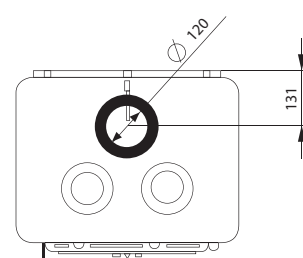

Ferguss L

Straight with clapet

EAN CODE 8606107095264