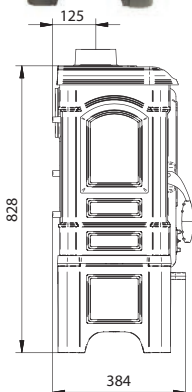

12 Kw
74 %

Ferguss L

Short (ornament) cook with clapet

EAN CODE 8606107095356

Ferguss A without clapet

EAN CODE 8606107095240

Ferguss A legs L without clapet

EAN CODE 8606107095219

8.4 Kw
75

Fergus L

Short straight with clapet side door elipsa

EAN CODE 8606107095523

Fergus L

Short straight cook with clapet side door

EAN CODE 8606107095530

12.8 Kw
74 %