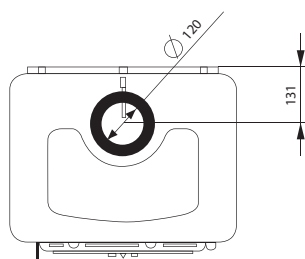

8.4 Kw
75

Fergus L

Short straight with clapet side door elipsa

EAN CODE 8606107095523

Fergus L

Short straight cook with clapet side door

EAN CODE 8606107095530

12.8 Kw
74 %