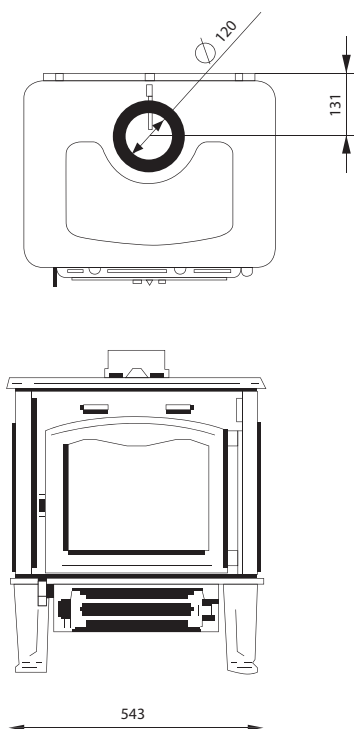

Fergus L

Short straight with clapet

EAN CODE 8606107095363