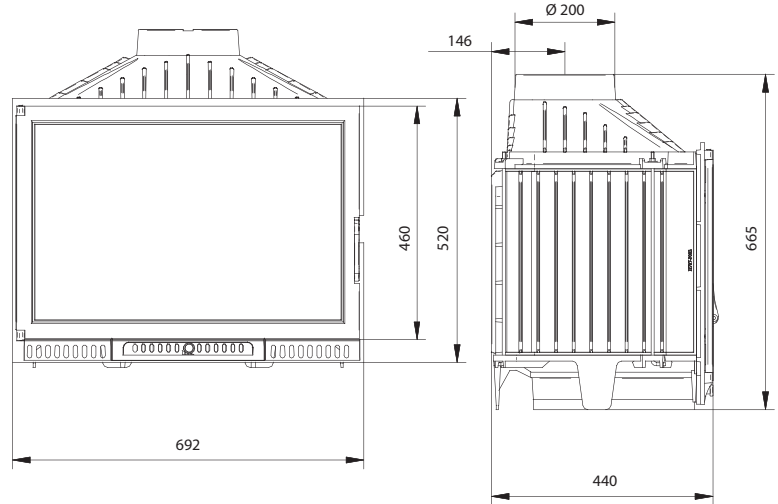

FG19

EAN CODE 8606107095172

FG19 clapet

EAN CODE 8606107095189