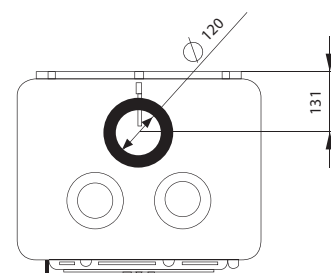

Ferguss L

Short (ornament) with clapet

EAN CODE 8606107095349

12 Kw
74 %

Ferguss L

Short (ornament) cook with clapet

EAN CODE 8606107095356