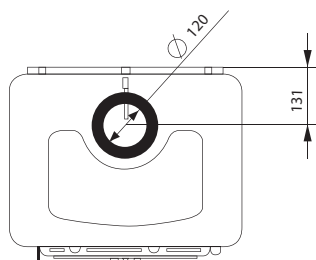

Fergus L

Straight with clapet side door top elipsa

EAN CODE 8606107095509