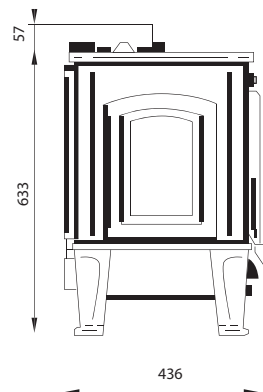

Ferguss L

Short (ornament) with clapet

EAN CODE 8606107095349

12 Kw
74 %

Ferguss L

Short (ornament) cook with clapet

EAN CODE 8606107095356