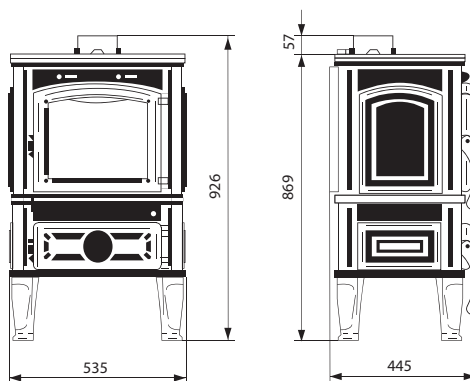

Ferguss L

Straight with clapet

EAN CODE 8606107095264