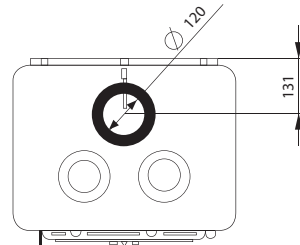

Fergus L

Straight with clapet side door top elipsa

EAN CODE 8606107095509