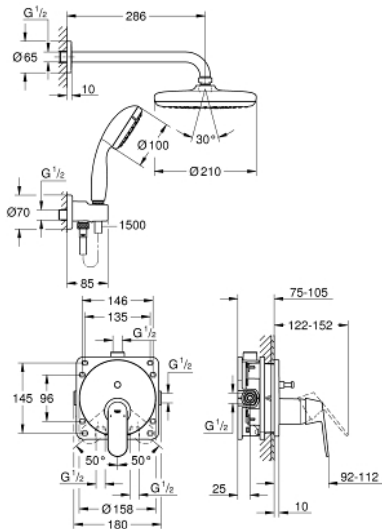

## Perfect shower set with Tempesta 210

MODEL # 25219001

Pure Freude  
an Wasser

**GROHE**

**Product Description:**  
**EUROSMART COSMOPOLITAN**  
Perfect shower set with Tempesta 210

**Standard Specification:**  
Consisting of:  
GROHE Rapido SmartBox universal rough-in box, 1/2" (35 600)  
head shower Tempesta 210 (26 410)  
Shower arm Rainshower 286 mm (28 576 000)  
hand shower Tempesta 100 II 9.5 l/min (27 597)  
Shower outlet elbow (28 628 000)  
Rotaflex shower hose 1500 mm 1/2" x 1/2" (28 409)

**Color:**  
□ 25219001 Chrome