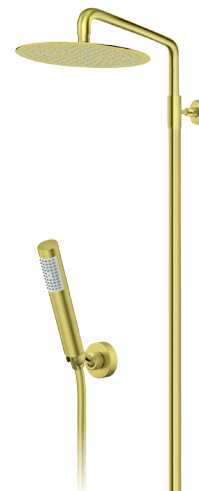

S2 Gold

BASIN MIXERS

230101G

230109G

230301G

230309G

230401G

230409G

231402G

CONCEALED SHOWER MIXERS

231601G

231603G

BATH MIXERS

233101G

SHOWER MIXERS

237101G

KITCHEN MIXERS

238201G

BIDET MIXERS

239101G

COLD WATER TAPS

254101G

254109G

237251G