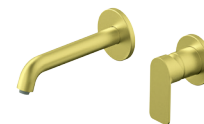

S2 Gold

BASIN MIXERS

230101G

230109G

230301G

230309G

230401G

230409G

231402G

CONCEALED SHOWER MIXERS

231601G

231603G

BATH MIXERS

233101G

SHOWER MIXERS

237101G